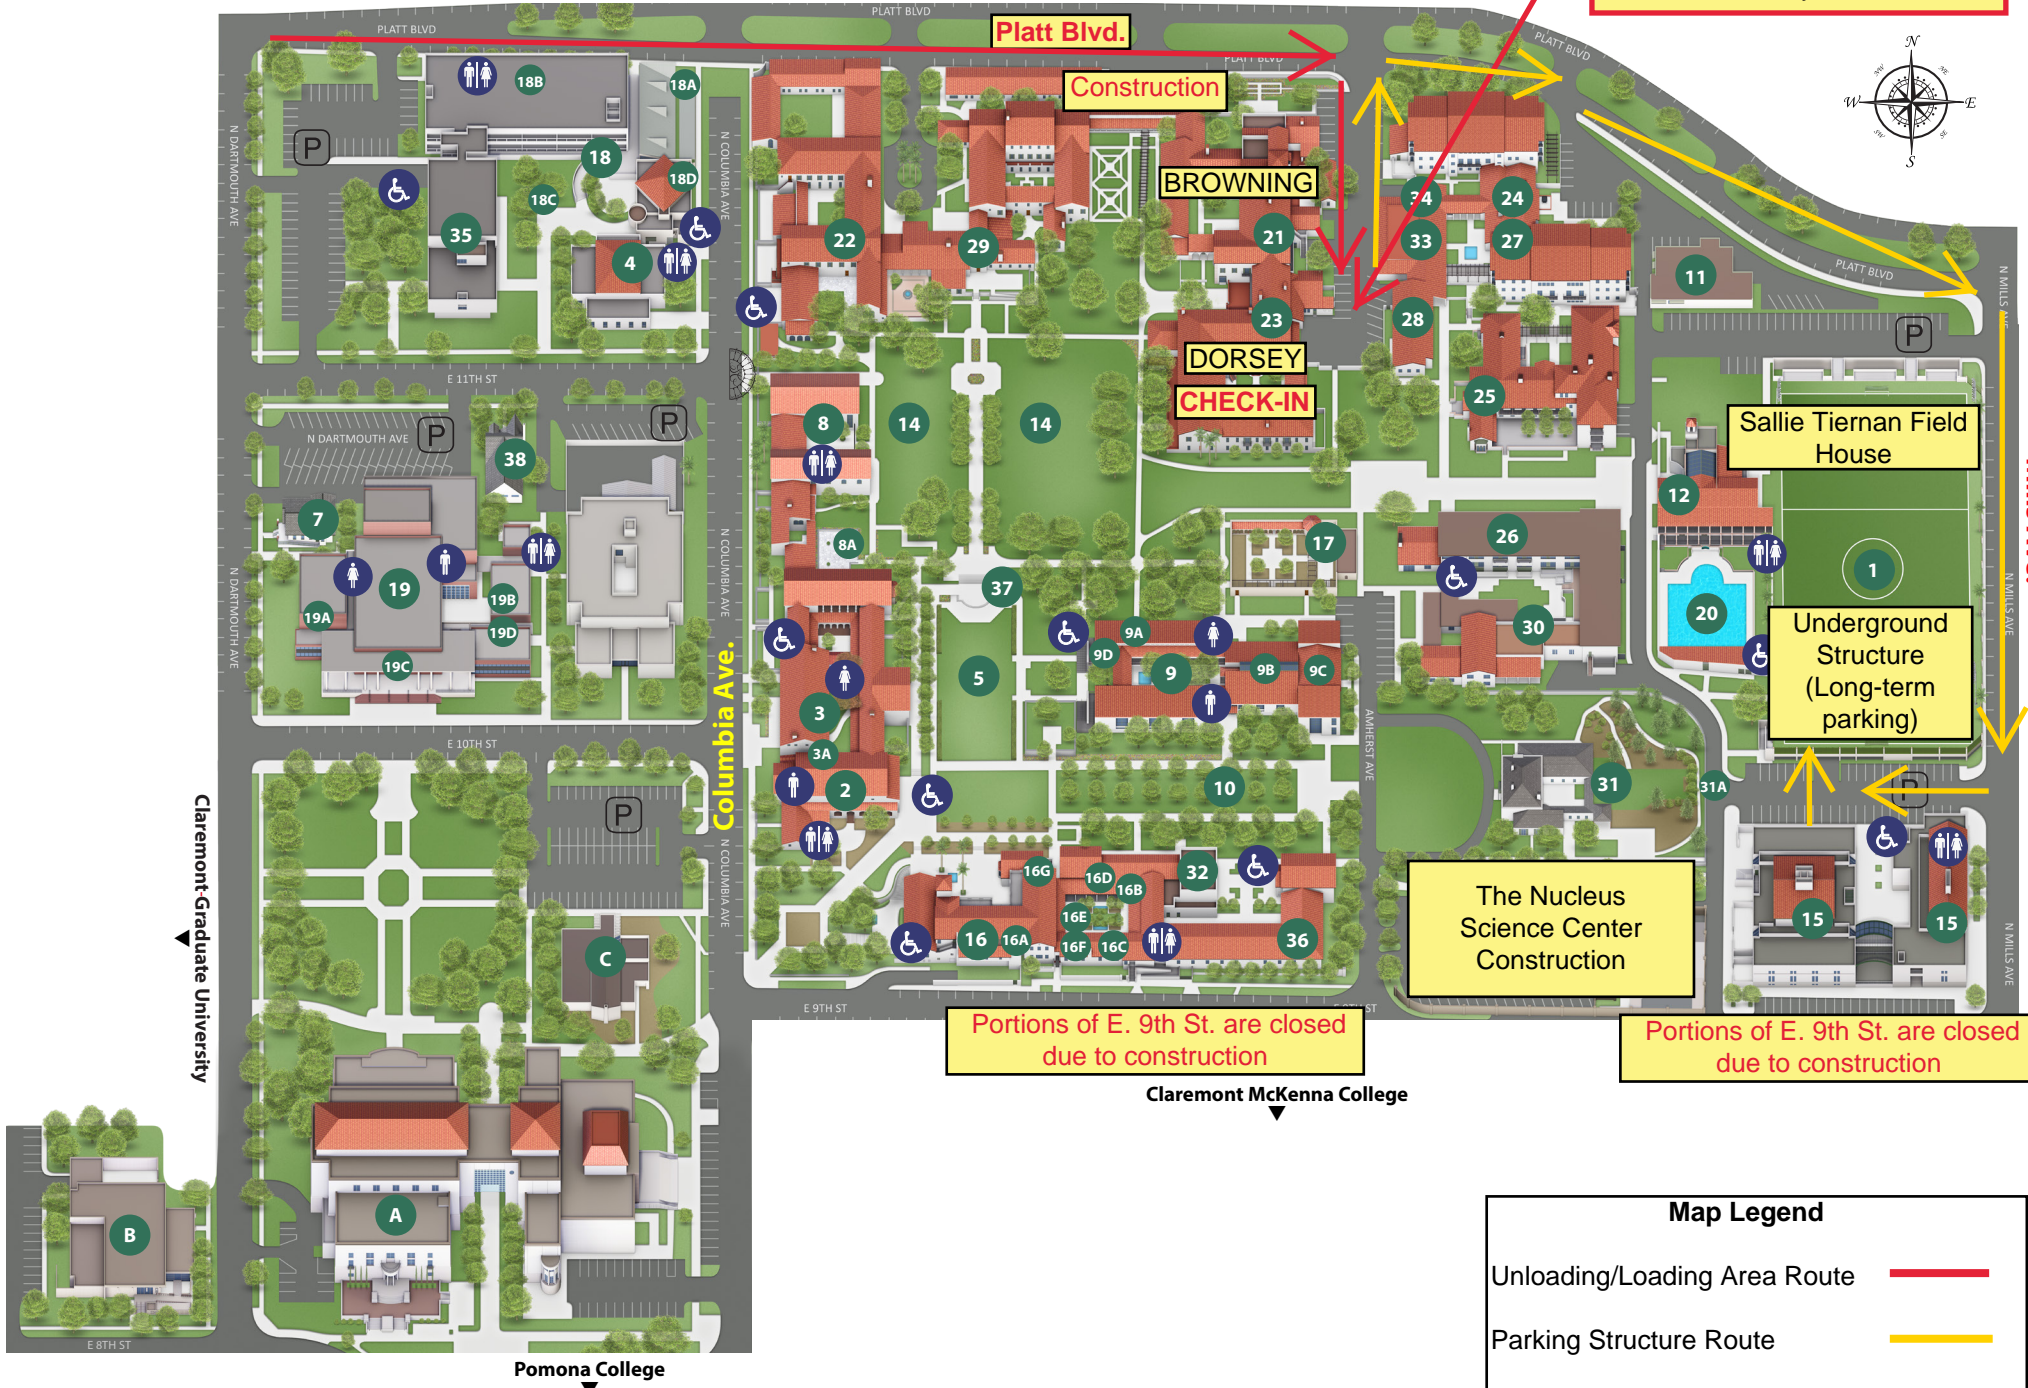

CAMP SCRIPPS 2024 | PARKING MAP

Loading/Unloading Area
 Parking lot east of Browning and Dorsey Hall

Claremont Graduate University

Pomona College

Claremont McKenna College

Map Legend

- Unloading/Loading Area Route —
- Parking Structure Route —